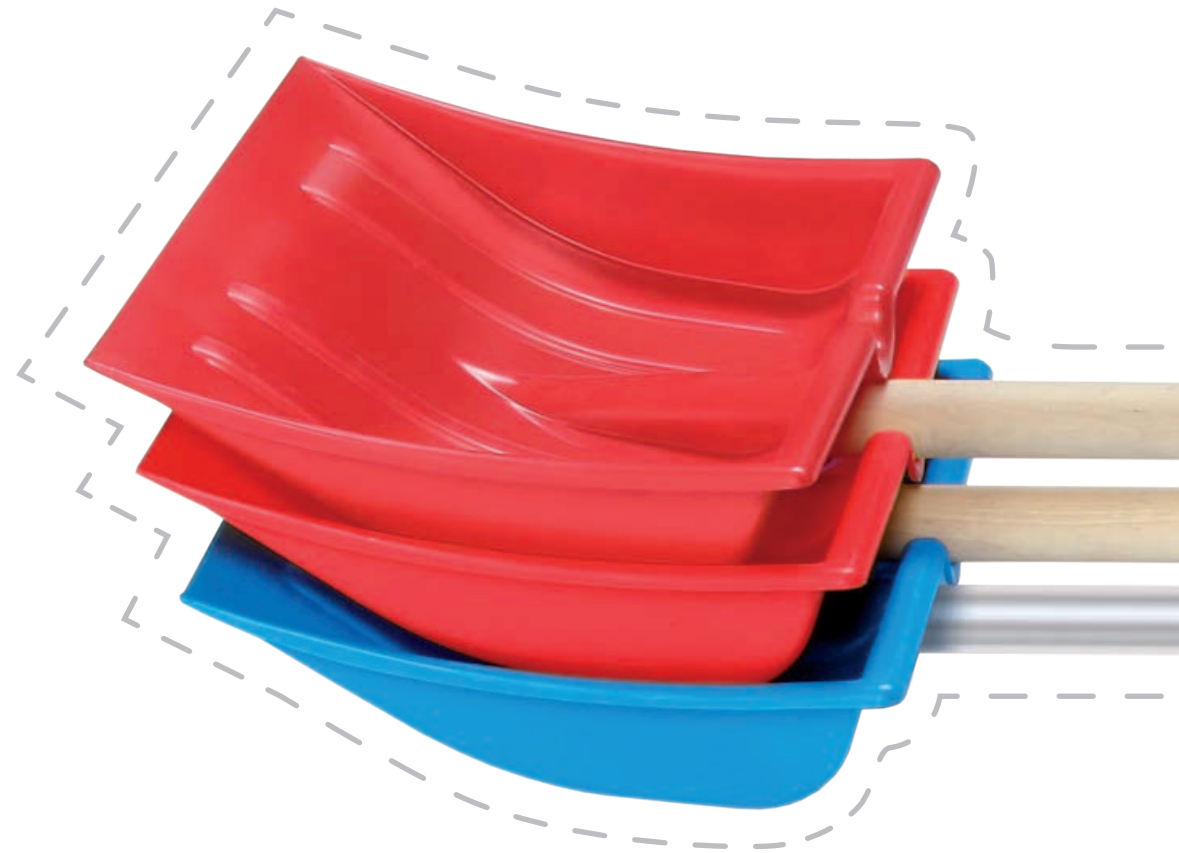

		IL01
	3005U	5905197140452
	1788C	5905197095639
	205C	5905197096803
	not assembled	960 2000
	assembled	150
	not assembled	21120 21120
	assembled	9900

BOBO COMFORT
multi-purpose shovel

		IL02
	3005U	5905197140469
	1788C	5905197069661
	not assembled	960 2000
	assembled	150
	not assembled	21120 21120
	assembled	9900

standard packing
- not assembled

BOBO COMFORT ALU
multi-purpose shovel

		IL02A
	3005U	5905197140384
	1788C	5905197095646
	assembled	150
	assembled	9900

IGLOO

multi-purpose shovel

	ILM1
	3005U 5905197140476
	1788C 5905197095714
	205C 5905197097305
	not assembled 840 2000
	assembled 150
	not assembled 19320 19320
	assembled 9900