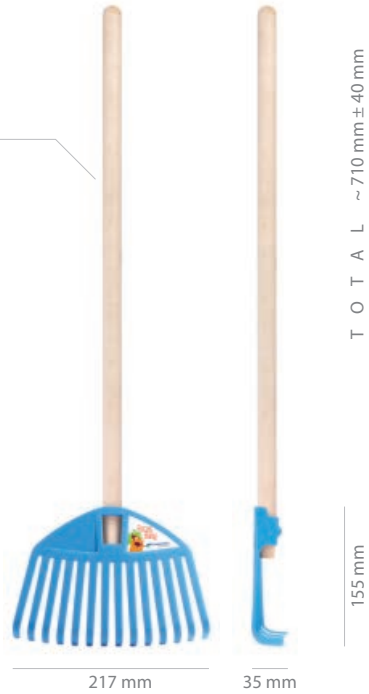

JEPP CONTROL
sledge

		ISBJEPPC
	3005U	5905197190907
	1788C	5905197095929
	assembled	8
	assembled	264

LOAD BABY

multi-purpose shovel

IBLD	SKU	Product Code
		3005U 5905197979847
		1788C 5905197979830
		361C 5905197979854
	not assembled	1200 3600
	assembled	384
	not assembled	30000 30000
	assembled	12672

LOAD BABY ALU

multi-purpose shovel

IBLA	SKU	Product Code
		3005U 5905197979816
		1788C 5905197979809
		361C 5905197979823
	assembled	384
	assembled	12672

standard packing
- not assembled

wooden shaft Ø 22 mm
length 610 mm

FOCUS BABY

rake

		IBDG
	3005U	5905197979786
	1788C	5905197979779
	361C	5905197979793
	not assembled	2240 3600
	assembled	384
	not assembled	44800 44800
	assembled	12672

standard packing
- not assembled

BOBO
multi-purpose shovel