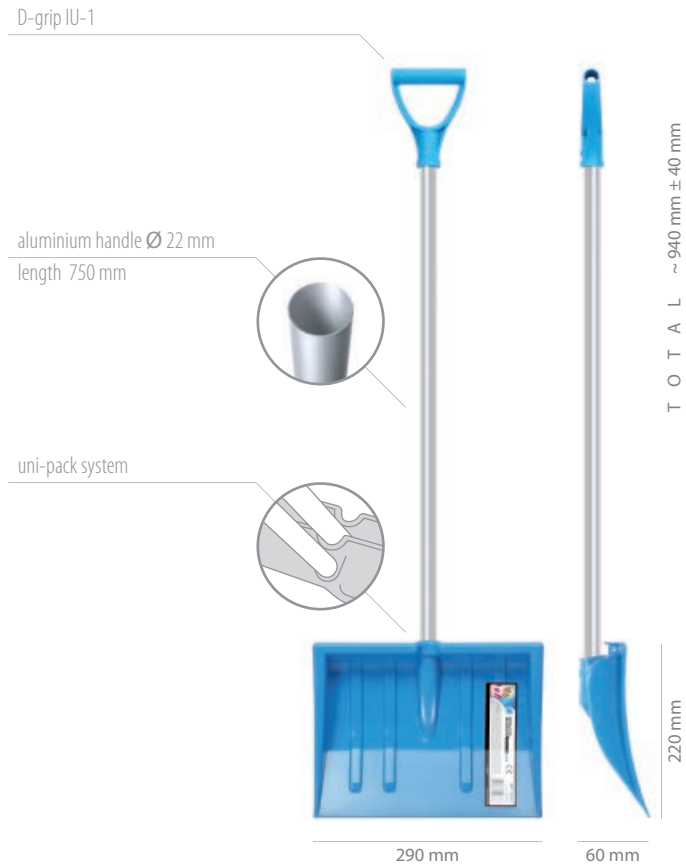

standard packing
- not assembled

BOBO COMFORT ALU
multi-purpose shovel

		IL02A
	3005U	5905197140384
	1788C	5905197095646
	assembled	150
	assembled	9900

IGLOO

multi-purpose shovel

	ILM1
	3005U 5905197140476
	1788C 5905197095714
	205C 5905197097305
	not assembled 840 2000
	assembled 150
	not assembled 19320 19320
	assembled 9900

IGLOO COMFORT

multi-purpose shovel

	ILM2
	3005U 5905197140483
	1788C 5905197094069
	not assembled 840 2000
	assembled 150
	not assembled 19320 19320
	assembled 9900

standard packing
- not assembled

IGLOO COMFORT ALU