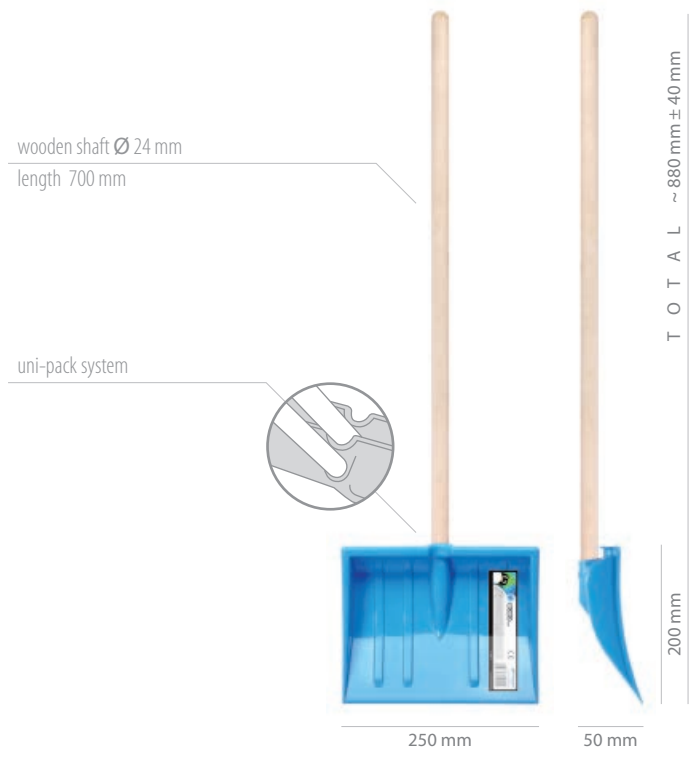

JEPP CONTROL
sledge

		ISBJEPPC
	3005U	5905197190907
	1788C	5905197095929
	assembled	8
	assembled	264

LOAD BABY

multi-purpose shovel

IBLD	SKU	Product Code
		3005U 5905197979847
		1788C 5905197979830
		361C 5905197979854
	not assembled	1200 3600
	assembled	384
	not assembled	30000 30000
	assembled	12672

LOAD BABY ALU

multi-purpose shovel

IBLA	SKU	Product Code
		3005U 5905197979816
		1788C 5905197979809
		361C 5905197979823
	assembled	384
	assembled	12672

standard packing
- not assembled

wooden shaft Ø 22 mm
length 610 mm

FOCUS BABY

rake

		IBDG
	3005U	5905197979786
	1788C	5905197979779
	361C	5905197979793
	not assembled	2240 3600
	assembled	384
	not assembled	44800 44800
	assembled	12672

standard packing
- not assembled

BOBO
multi-purpose shovel